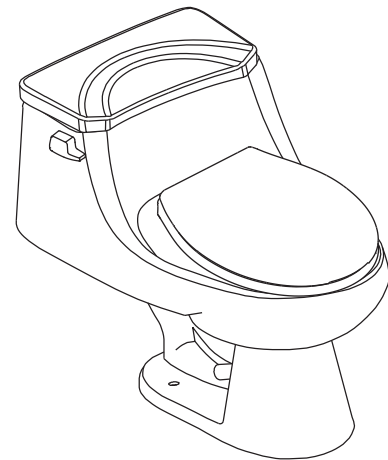

ONE-PIECE TOILET WITH SEAT K-17379X

Features

- Vitreous china
- Round bowl
- Includes seat
- Includes polished chrome trip lever
- Siphonic flushing system
- 6 liter per flush
- 305 mm rough-in for S-trap
- 700 x 460 x 615 mm

Codes/Standards Applicable

Specified model meets or exceeds the following:

- ASME A112.19.2/CSA 45.1
- TIS 792-2554

Technical Information

Fixture:	
Configuration	one-piece, round
Water per flush	6 liter
Passageway	42 mm
Water area	181 x 212 mm
Water depth from rim	157 mm
Seat post hole centers	140 mm

Included Components:	
Tank cover	1068227-SP
Round seat	K-17900X

Installation Notes

Install this product according to the installation guide.

Specified Model

Model	Description	Color/Finished
K-17379X	Apollo PB one-piece toilet, S-trap with seat	WK: Diamond White

Dimensions are approximate.
Unit: mm

Note: The recommended dimension for installation can be adjusted according to user preferences and layout.

Product Diagram

สุขภัณฑ์ชิ้นเดียวพร้อมฝารองนั่ง K-17379X

คุณลักษณะ