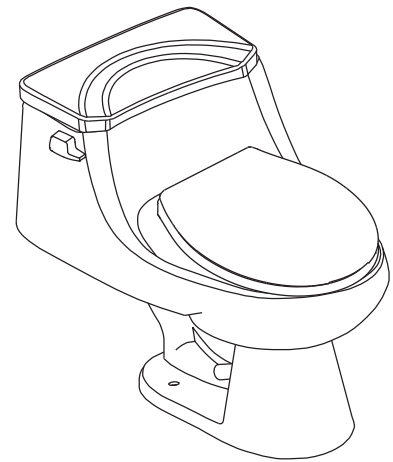

สุขภัณฑ์ชิ้นเดียวพร้อมฝารองนั่ง K-17379X

คุณลักษณะ

- สุขภัณฑ์เซรามิกประเภทวิทรีสไชน่า (Vitreous china)
- โถสุขภัณฑ์แบบหน้ากลม
- พร้อมฝารองนั่ง
- พร้อมก้านกดชำระสีโครมเมียม
- ระบบชำระล้างแบบไฮฟอนิค
- ใช้น้ำในการชำระล้าง 6 ลิตร
- ระยะจุดกึ่งกลางท่อน้ำทิ้งถึงผนัง 305 มม. สำหรับการติดตั้งท่อน้ำทิ้งลงพื้น
- 700 x 460 x 615 มม.

มาตรฐาน

- คุณสมบัติตามมาตรฐาน
- ASME A112.19.2/CSA B45.1
- มอก. 792-2554